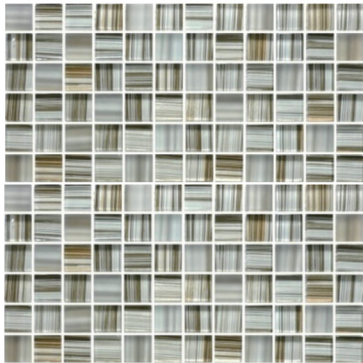

# Handicraft Collection

Salmon(SHL235)  
1x1

Black Gold(SHL232)  
1x1

Lemongrass(SHL238)  
1x1

Ash Gray(SHL237)  
1x1

Black Gold(SHL232)

glass collections

**GBM**  
*It's Your Factory!*